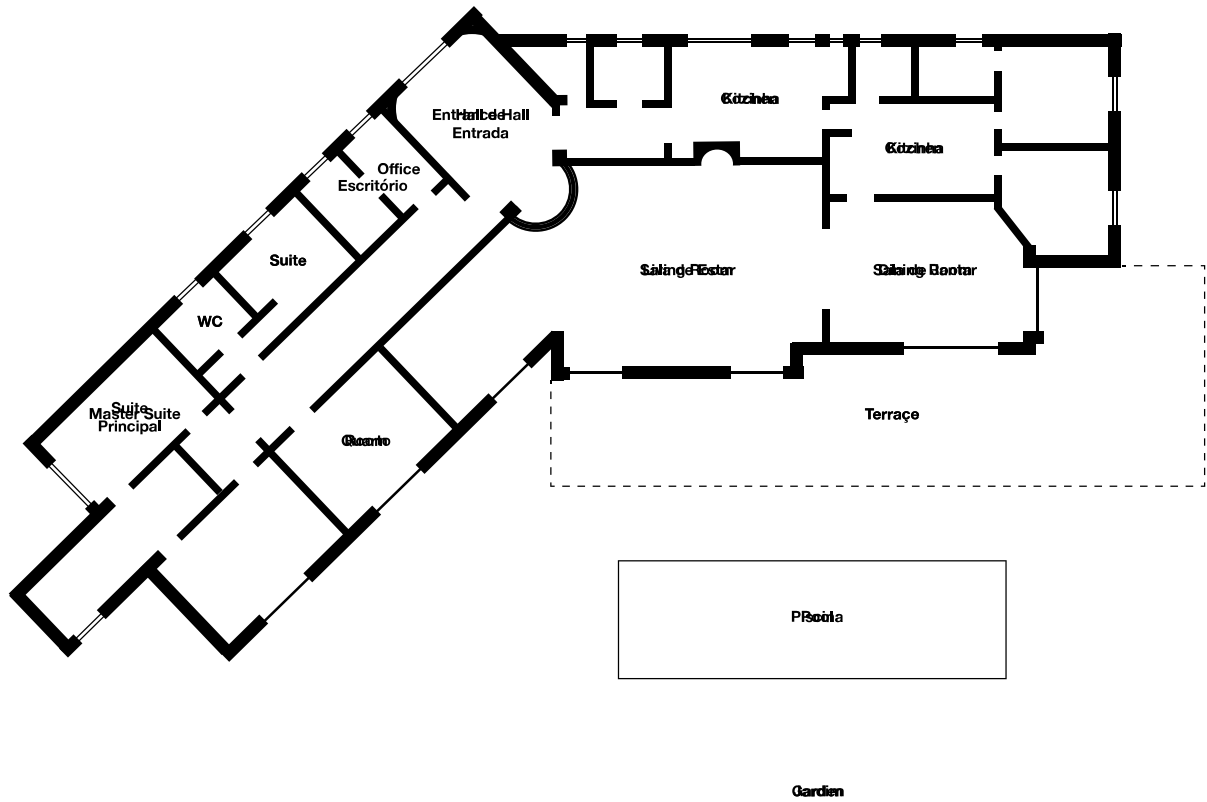

FLOOR PLANS

Main House

Guest House